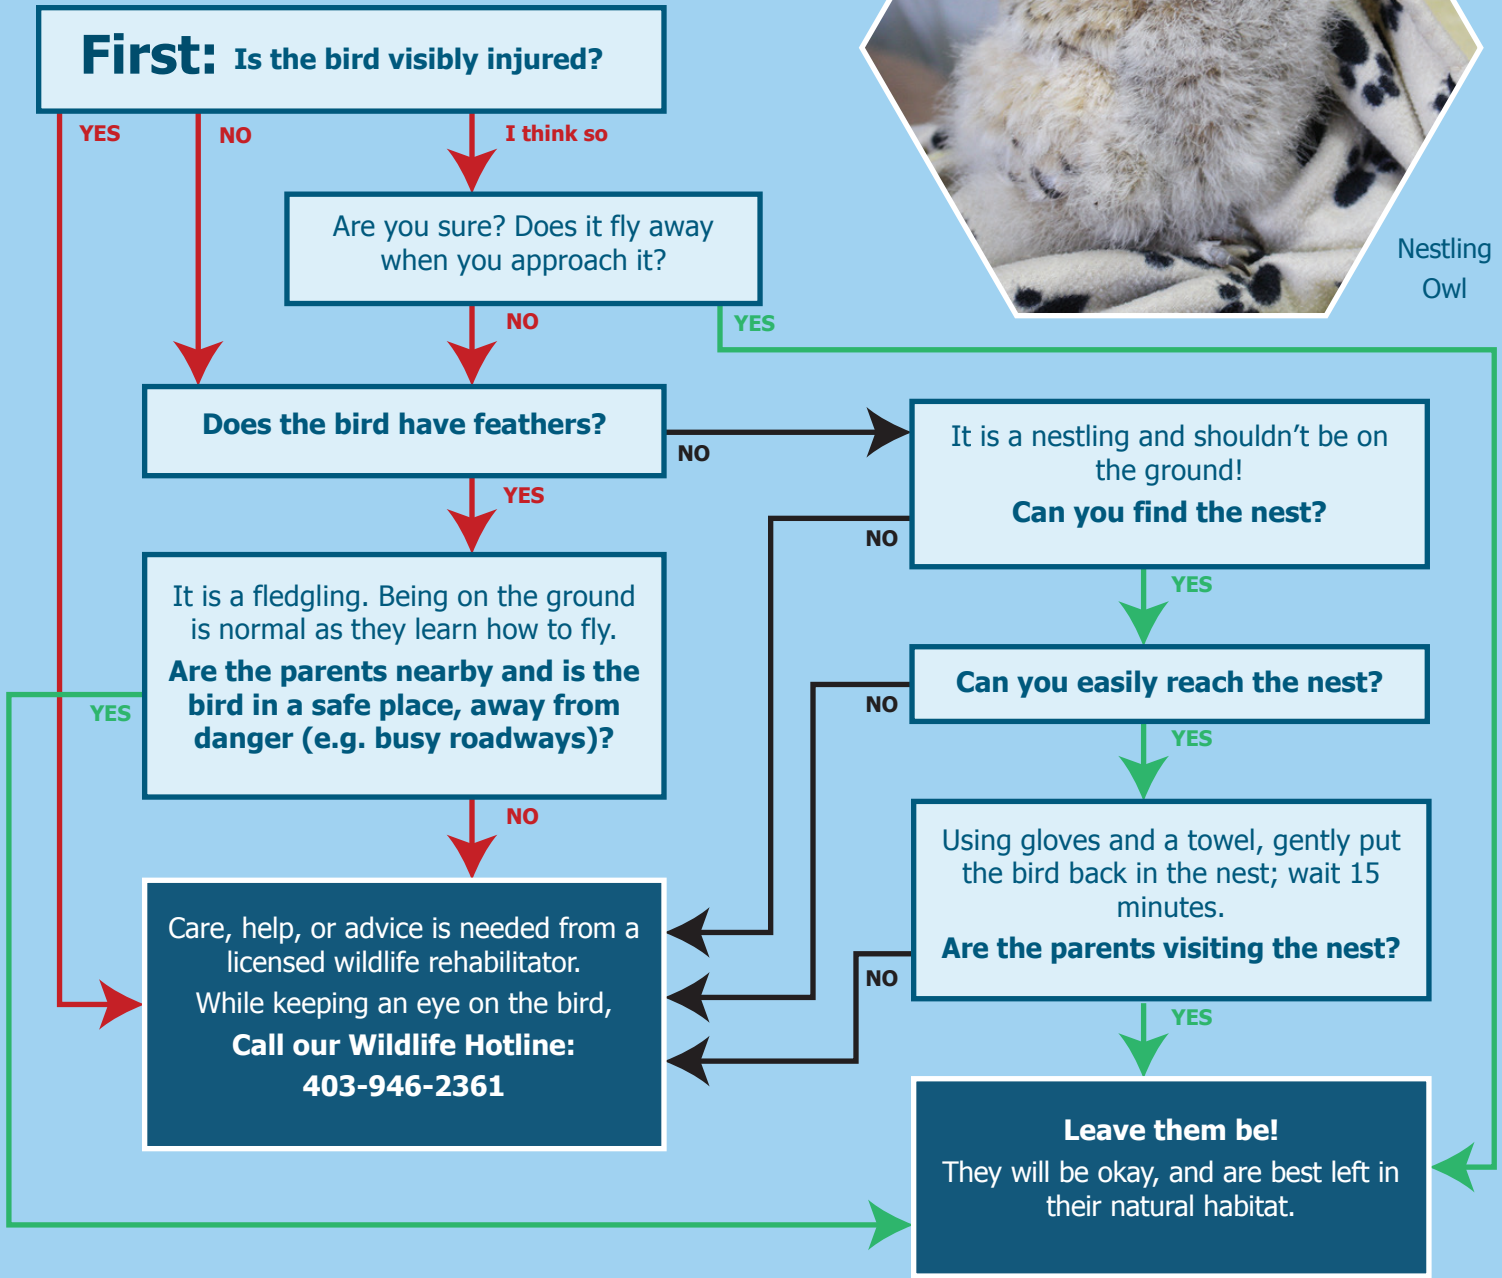

I found a bird of prey on the ground – what do I do?

Birds of prey (raptors) are birds whose diet is made up of meat.

Nestling Owl

Have questions concerning injured or orphaned wildlife?
Call our **Wildlife Hotline: 403-946-2361**.